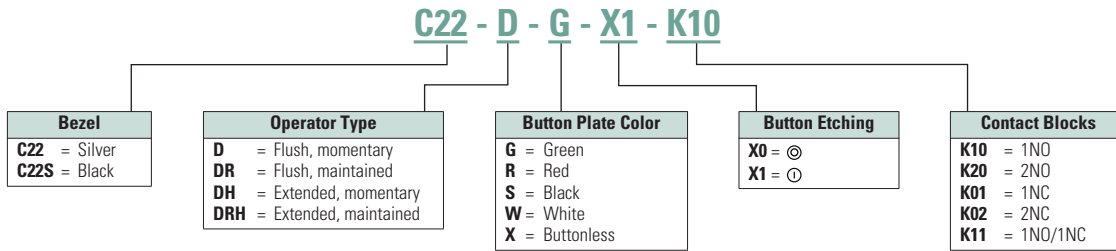

37.5

Pushbuttons and Indicating Lights

22.5 mm Compact Pushbuttons—C22

37

Catalog Number Selection

Catalog Number Selection is for illustrative purposes only and not to be used to create new catalog numbers.

Non-Illuminated Pushbuttons

Product Selection

Non-Illuminated, Flush, Momentary

C22(S)-D-__

Non-Illuminated Pushbuttons, Flush, Momentary

Button Color	Button Etching	Contact Block Configuration	Silver Bezel Catalog Number	Black Bezel Catalog Number	
Green	—	1NO	C22-D-G-K10	C22S-D-G-K10	
		2NO	C22-D-G-K20	C22S-D-G-K20	
		1NO/1NC	C22-D-G-K11	C22S-D-G-K11	
	X1	1NO	C22-D-G-X1-K10	C22S-D-G-X1-K10	
		2NO	C22-D-G-X1-K20	C22S-D-G-X1-K20	
		1NO/1NC	C22-D-G-X1-K11	C22S-D-G-X1-K11	
Red	—	1NC	C22-D-R-K01	C22S-D-R-K01	
		2NC	C22-D-R-K02	C22S-D-R-K02	
		1NO/1NC	C22-D-R-K11	C22S-D-R-K11	
	X0	1NC	C22-D-R-X0-K01	C22S-D-R-X0-K01	
		2NC	C22-D-R-X0-K02	C22S-D-R-X0-K02	
		1NO/1NC	C22-D-R-X0-K11	C22S-D-R-X0-K11	
Black	—	1NC	C22-D-S-K01	C22S-D-S-K01	
		2NC	C22-D-S-K02	C22S-D-S-K02	
		1NO/1NC	C22-D-S-K11	C22S-D-S-K11	
	X0	1NC	C22-D-S-X0-K01	C22S-D-S-X0-K01	
		2NC	C22-D-S-X0-K02	C22S-D-S-X0-K02	
		1NO/1NC	C22-D-S-X0-K11	C22S-D-S-X0-K11	
White	—	1NO	C22-D-W-K10	C22S-D-W-K10	
		2NO	C22-D-W-K20	C22S-D-W-K20	
		1NO/1NC	C22-D-W-K11	C22S-D-W-K11	
	X1	1NO	C22-D-W-X1-K10	C22S-D-W-X1-K10	
		2NO	C22-D-W-X1-K20	C22S-D-W-X1-K20	
		1NO/1NC	C22-D-W-X1-K11	C22S-D-W-X1-K11	
Buttonless	—	1NO	C22-D-X-K10	C22S-D-X-K10	
		2NO	C22-D-X-K20	C22S-D-X-K20	
		1NC	C22-D-X-K01	C22S-D-X-K01	
	—	2NC	C22-D-X-K02	C22S-D-X-K02	
		—	1NO/1NC	C22-D-X-K11	C22S-D-X-K11